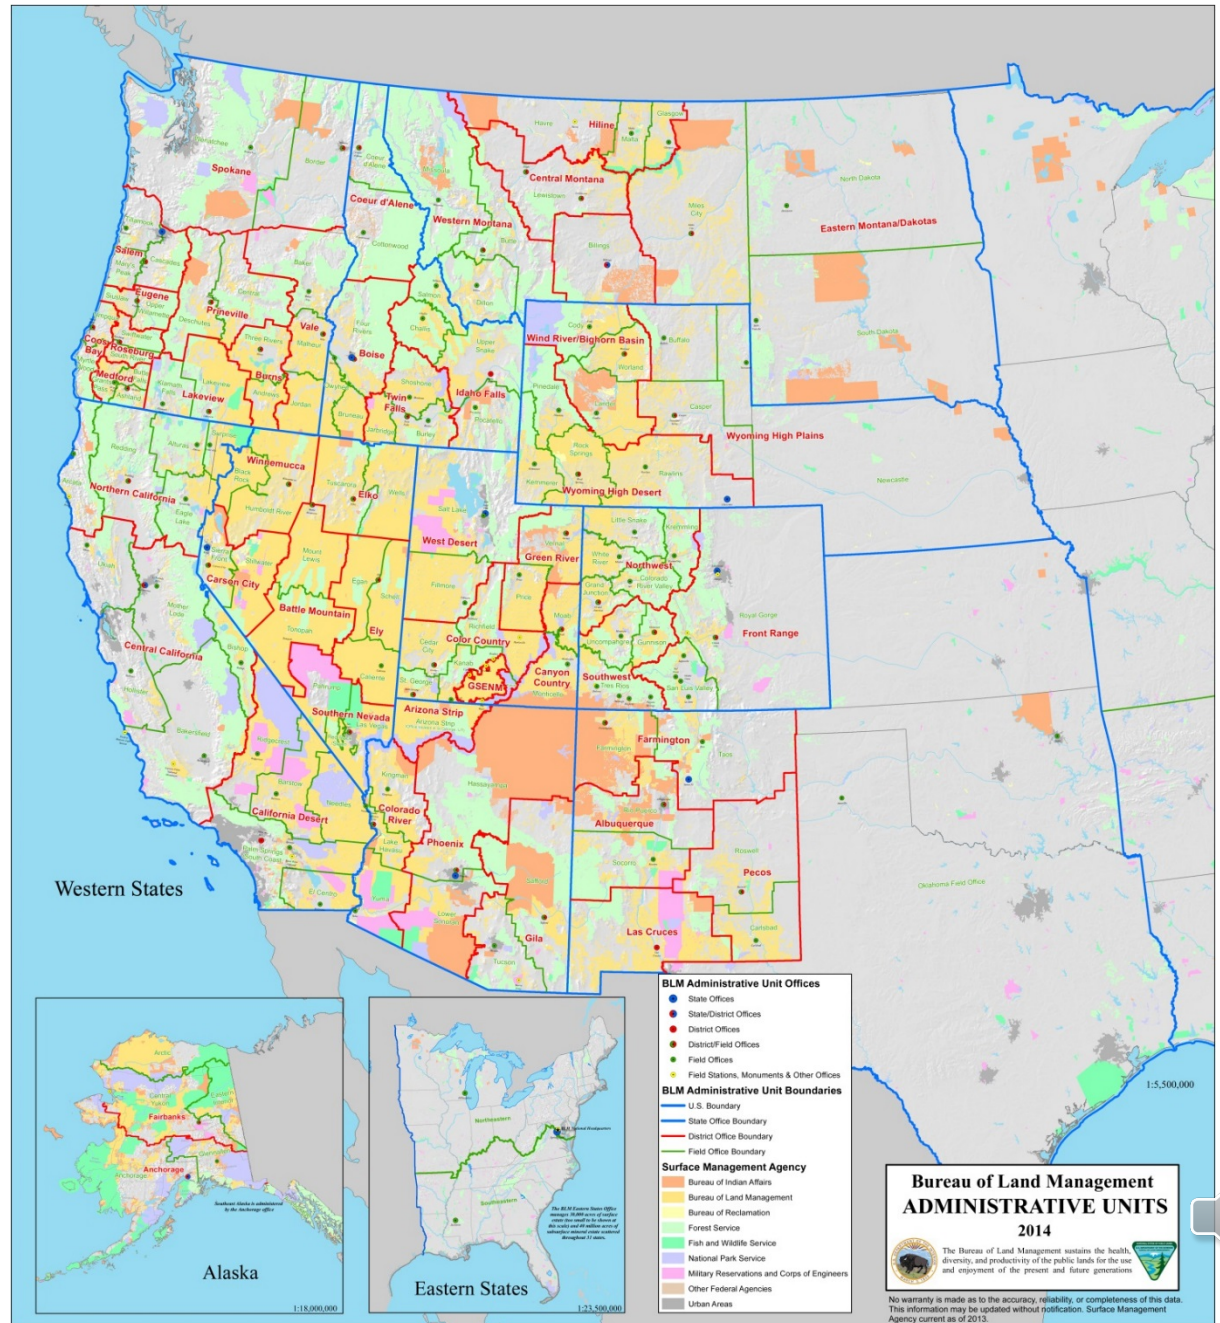

U.S. Department of the Interior
Bureau of Land Management

Your Public Lands

Greg Liggett BLM Paleontologist

270 Million Surface
Acres

700 Million
Subsurface Acres

BLM Contacts

Contact	States
Greg Liggett gliggett@blm.gov	Montana, North Dakota, South Dakota
Brent Breithaupt bbreitha@blm.gov	Alaska, Wyoming, Nebraska, and Idaho
Greg McDonald hmcdonald@blm.gov	Colorado, Utah, Nevada, Oregon, and Washington
Phil Gensler pgensler@blm.gov	New Mexico, Arizona, California

Potential Fossil Yield Classification

- Protecting fossil resources in non-research situations
- Predictive model of where scientifically interesting fossils will occur
- Ranks 1-5, or Unknown assigned to mapped geological units