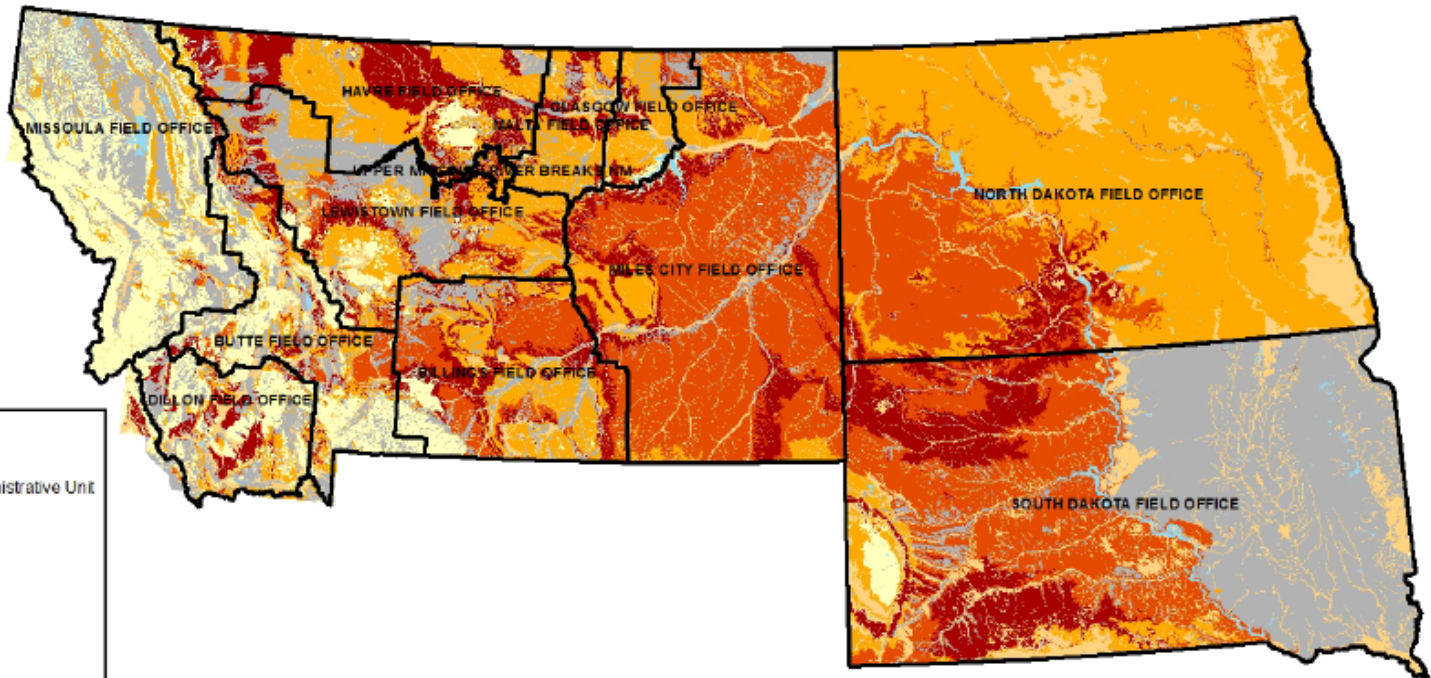

Potential Fossil Yield Classification Montana/Dakotas

Creator: gliggett
Date: 9/15/2015

Legend

- BLM Administrative Unit
- **PFYC**
- **PFYC**
- Water
- 1
- 2
- 3
- 4
- 5
- Unknown

Document Path: T:\M\glg\project\StateOffice\100K\ecology\Updates\PFYC_Package_2-0.gdb\Montana_Dakota_PFYC.mxd
Projected Coordinate System: NAD 1983 Albers
Geographic Coordinate System: GCS North American 1983
Datum: D North American 1983
1:6,700,000

UNITED STATES DEPARTMENT OF THE INTERIOR
BUREAU OF LAND MANAGEMENT
MONTANA-DAKOTAS

DATE: 9/15/2015 10:10:10 AM
USER: gliggett
PROJECT: PFYC
SHEET: 1
SCALE: 1:6,700,000
STATUS: Final Review

No warranty is made by the Bureau of Land Management for the use of the data for purposes not intended by the BLM.